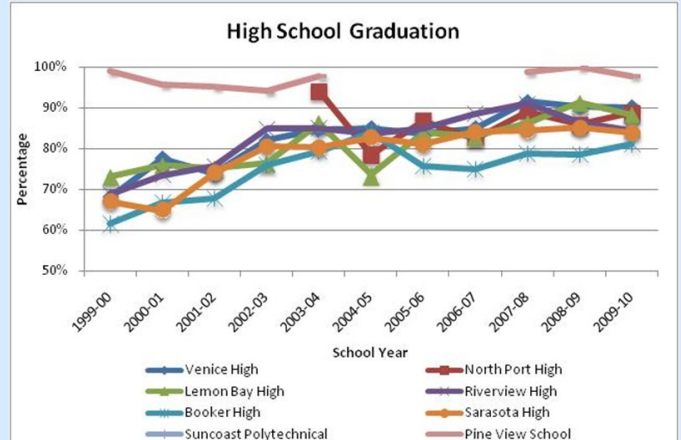

Within County

	1999-00	2000-01	2001-02	2002-03	2003-04	2004-05
County	63.4%	70.3%	71.8%	76.4%	77.8%	81.7%
State	62.3%	63.8%	67.9%	69.0%	71.6%	71.9%

	2005-06	2006-07	2007-08	2008-09	2009-10
County	79.9%	83.5%	86.0%	85.1%	86.1%
State	71.0%	72.4%	75.4%	78.6%	80.7%

	1999-00	2000-01	2001-02	2002-03	2003-04	2004-05
Venice High	68.1%	77.6%	74.0%	82.0%	84.7%	85.0%
North Port High	*	*	*	*	94.1%	78.4%
Lemon Bay High	73.1%	75.9%	75.2%	76.4%	86.3%	73.7%
Riverview High	68.7%	73.4%	75.6%	84.8%	84.9%	83.7%
Booker High	61.5%	66.7%	67.7%	75.9%	79.3%	84.0%
Sarasota High	67.0%	64.8%	74.0%	80.6%	80.2%	82.7%
Suncoast Polytechnical	*	*	*	*	*	*
Pine View School	98.9%	95.7%	95.2%	94.1%	97.7%	*

	2005-06	2006-07	2007-08	2008-09	2009-10
Venice High	83.6%	85.0%	91.5%	90.3%	90.1%
North Port High	86.8%	82.4%	89.0%	85.9%	88.7%
Lemon Bay High	83.9%	83.0%	86.2%	91.2%	88.3%
Riverview High	84.9%	88.5%	91.0%	86.4%	84.5%
Booker High	75.7%	74.8%	78.8%	78.6%	81.0%
Sarasota High	81.1%	84.2%	84.5%	85.1%	83.8%
Suncoast Polytechnical	*	*	*	*	*
Pine View School	*	*	98.8%	100.0%	97.8%

* = Missing