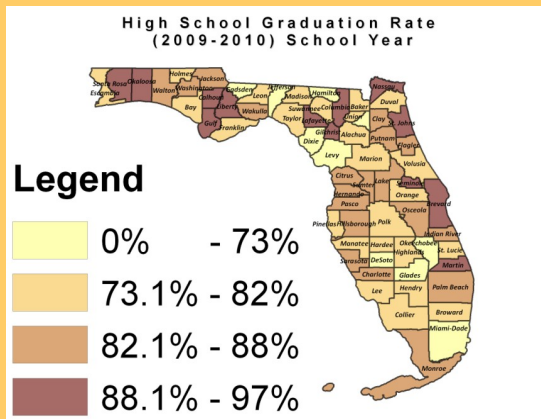

Associated Indicators:

Patterns: