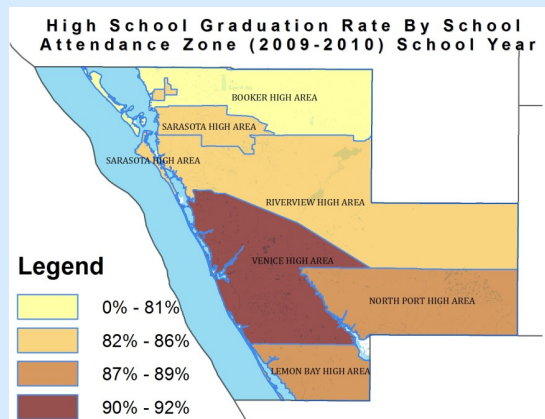

Associated Indicators:

Patterns: