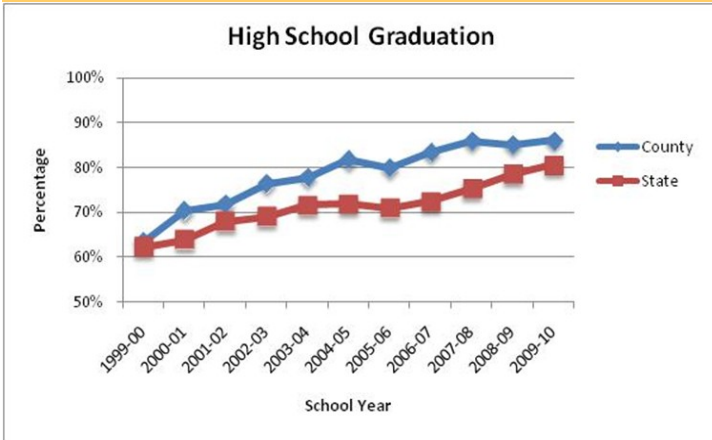

Indicator: High School Graduation

Description: Percentage of public school students graduating high school (excluding special diplomas and GEDs).

Sources: Florida Department of Education, Education Information & Accountability Services - Graduation Rates By District/School - <http://www.fldoe.org/eias/eiaspubs/default.asp>

Caveats: Data are only mapped for traditional public high schools (Grades 9-12) that have a corresponding school attendance zone. Pine View School & Suncoast Polytechnical High School are not shown on the maps. Lemon Bay High does not reside in Sarasota County, but is included because the school attendance zone draws from students within the southern portion of the county.

County